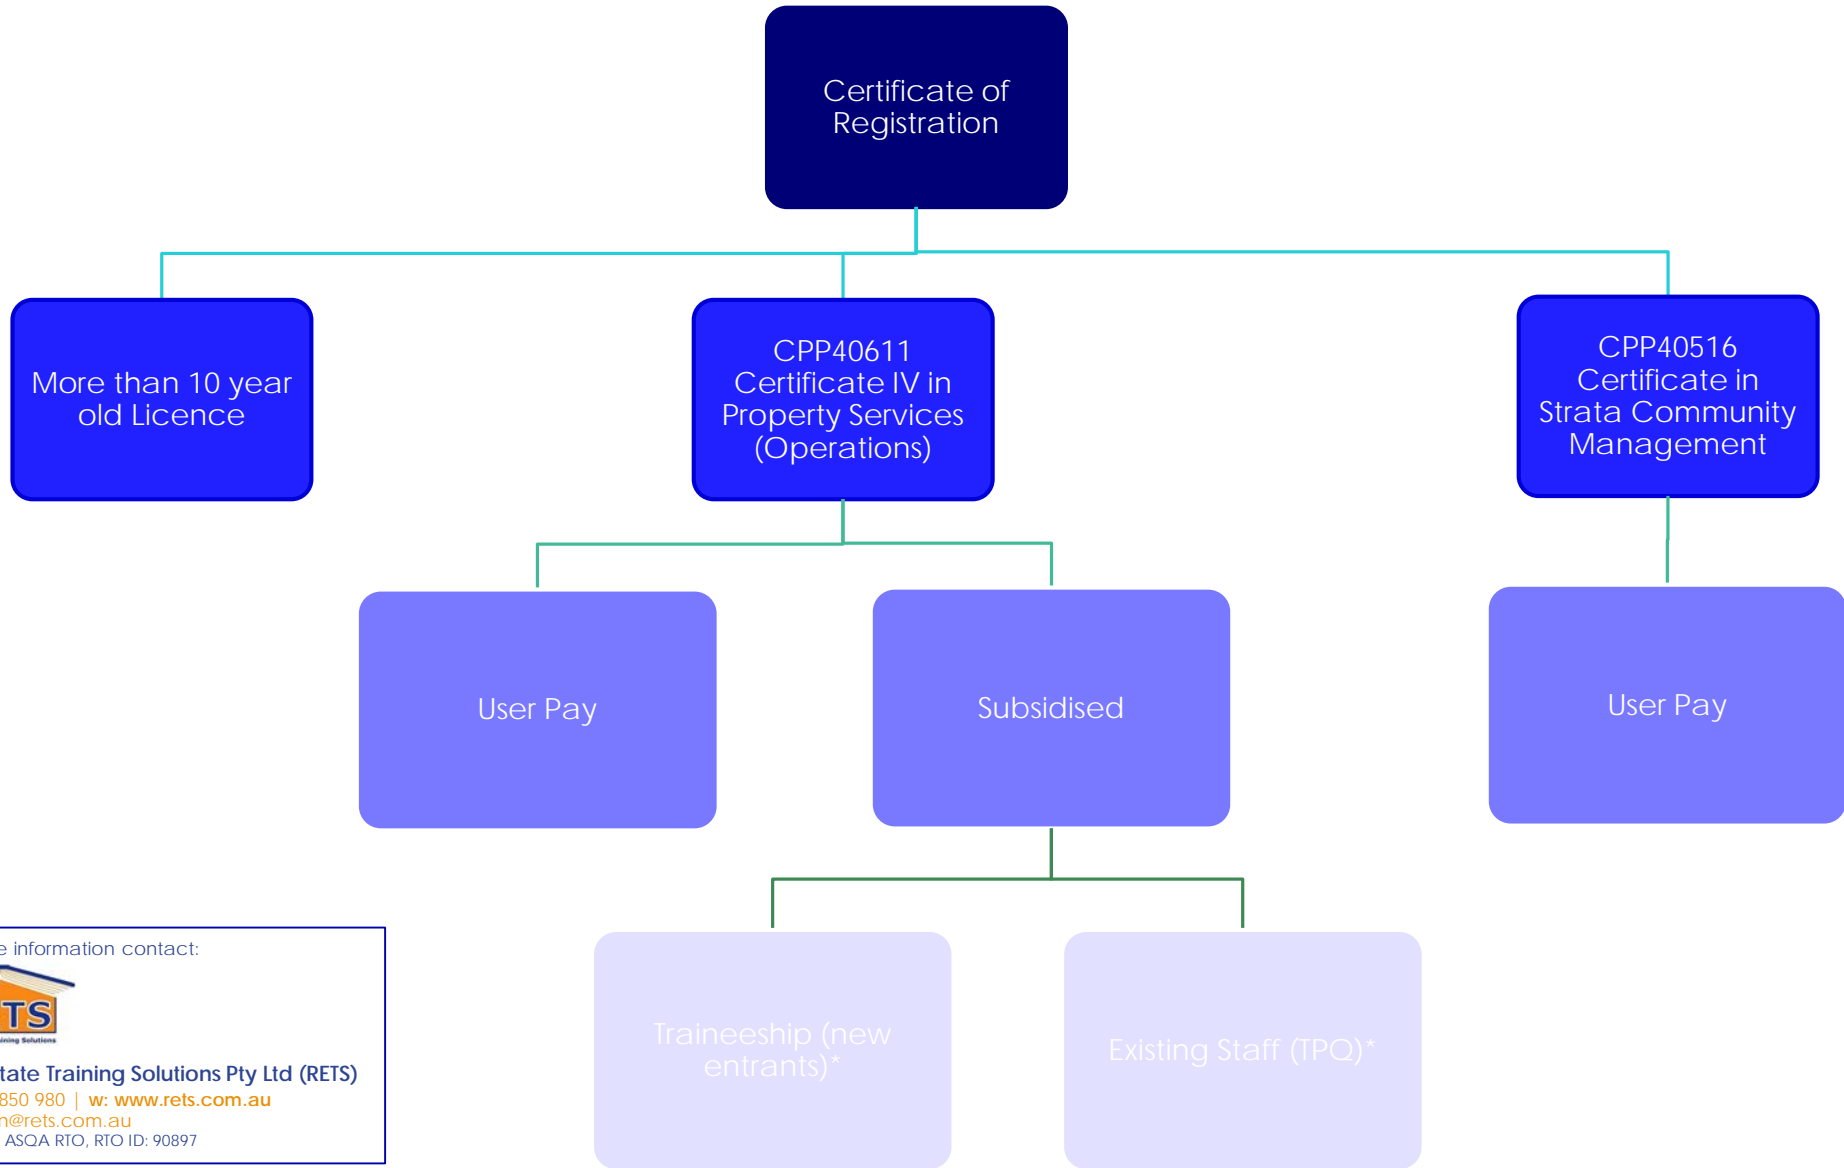

STRATA EDUCATION PATHWAY FLOW CHART – AKA HOW THE HECK CAN I AFFORD TO DO THIS...?

For more information contact:

Real Estate Training Solutions Pty Ltd (RETS)
p: 1300 850 980 | w: www.rets.com.au
e: admin@rets.com.au
RETS is an ASQA RTO, RTO ID: 90897