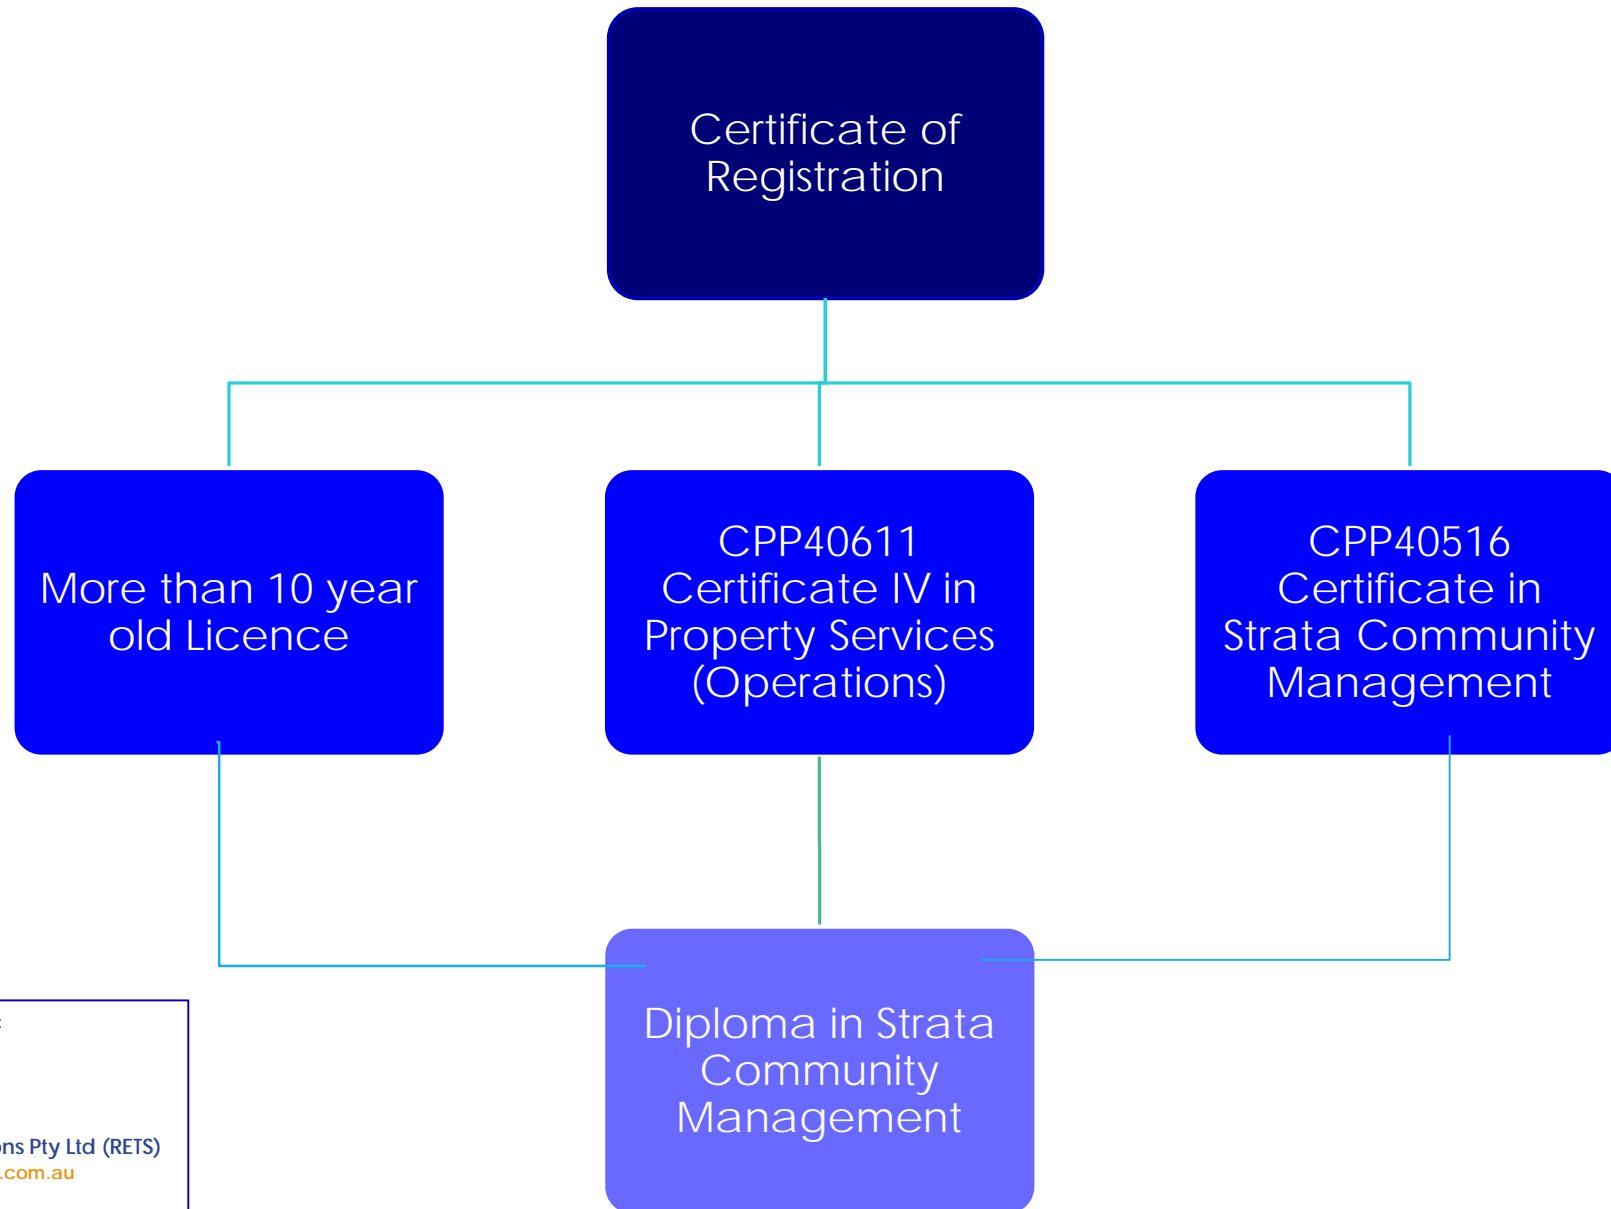

WHAT QUALIFICATIONS DO I CURRENTLY HAVE?

For more information contact:

Real Estate Training Solutions Pty Ltd (RETS)
p: 1300 850 980 | w: www.rets.com.au
e: admin@rets.com.au
RETS is an ASQA RTO, RTO ID: 90897